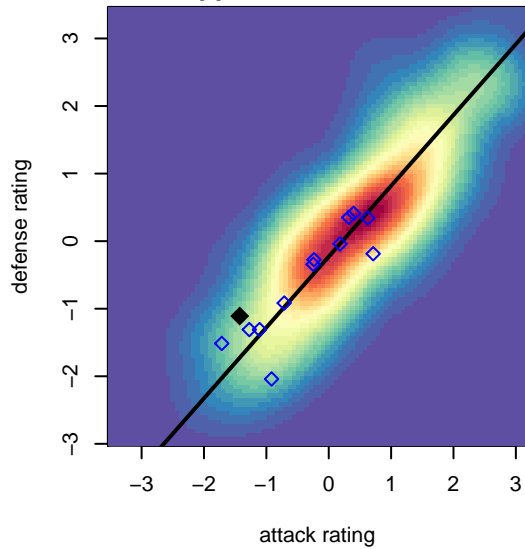

Venues played:
 2017 Xtreme Cup GU13 Silver
 2017 PSPL Classic 1 – East U13

Wenatchee Valley United Leavenworth G05
 Dots are actual minus expected GF (blue circles) and GA (red triangles).
 Blue line is smoothed change in attack strength. Red is smoothed change in defense strength.

**attack and defense variance (black dot)
relative to other teams
and top 10 in region**

**attack and defense rating
relative to others at age
and all opponents in last 13 months**

Performance relative to 13 month average