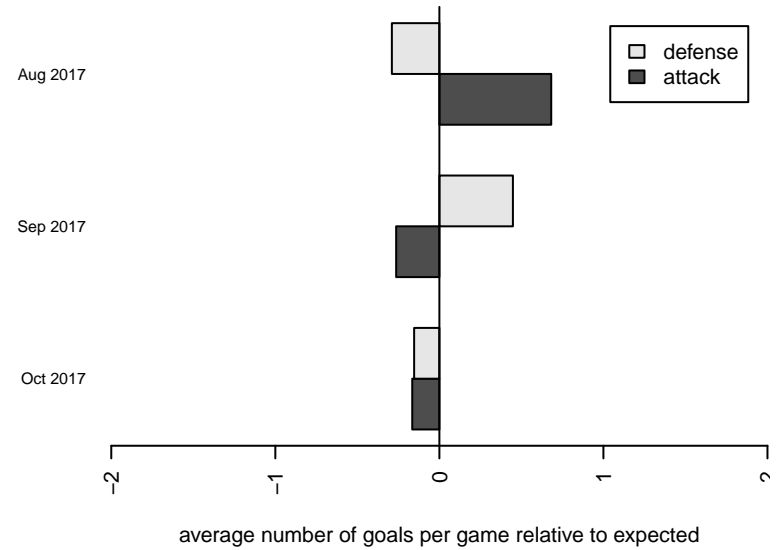

**attack and defense variance (black dot)
relative to other teams
and top 10 in region**

**attack and defense rating
relative to others at age
and all opponents in last 13 months**

Performance relative to 13 month average

Performance relative to 13 month average

ate	home		away		venue	pred.home	pred.av
-10-28	Valor Maroon Hill G05	1	Wenatchee Valley United Leavenworth G05	0	2017 PSPL Classic 1 – East U13	2.49	0.38
-10-21	Wenatchee Valley United Leavenworth G05	0	Hells Canyon FC G05	6	2017 PSPL Classic 1 – East U13	0.19	5.81
-10-14	Wenatchee Valley United Leavenworth G05	0	Cheney Storm FC G05	3	2017 PSPL Classic 1 – East U13	0.18	4.54
-10-08	Wenatchee Valley United Leavenworth G05	2	FC Spokane Black Slack G05	1	2017 PSPL Classic 1 – East U13	0.92	1.04
-10-07	SSC Shadow United Wanner G05	5	Wenatchee Valley United Leavenworth G05	0	2017 PSPL Classic 1 – East U13	2.39	0.33
-10-07	Spokane Foxes Willett G05	2	Wenatchee Valley United Leavenworth G05	0	2017 PSPL Classic 1 – East U13	0.80	1.00
-09-30	Wenatchee Valley United Leavenworth G05	0	WA East G05	4	2017 PSPL Classic 1 – East U13	0.29	6.15
-09-23	Sting SC Timbers Red G05	1	Wenatchee Valley United Leavenworth G05	0	2017 PSPL Classic 1 – East U13	3.37	0.29
-09-23	WA East G05	10	Wenatchee Valley United Leavenworth G05	0	2017 PSPL Classic 1 – East U13	6.15	0.29
-09-16	Wenatchee Valley United Leavenworth G05	0	Spokane Foxes G05	3	2017 PSPL Classic 1 – East U13	0.19	4.13
-08-19	Wenatchee Valley United Leavenworth G05	1	Valkyries G05	1	2017 Xtreme Cup GU13 Silver	2.00	1.14
-08-19	ISC Gunners C G05	3	Wenatchee Valley United Leavenworth G05	1	2017 Xtreme Cup GU13 Silver	1.48	0.58
-08-18	Newport FC Panthers G05	0	Wenatchee Valley United Leavenworth G05	4	2017 Xtreme Cup GU13 Silver	0.51	1.38