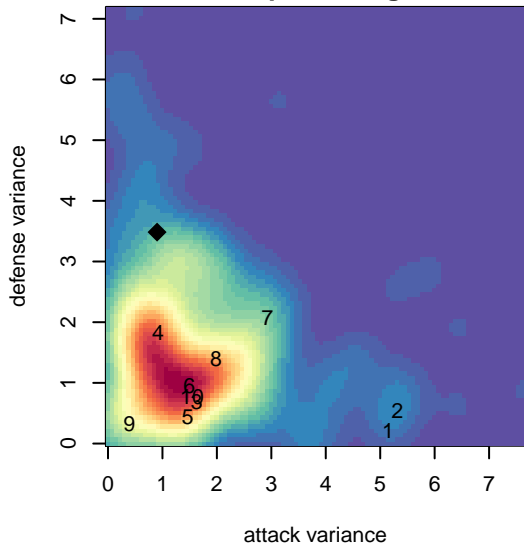

Wenatchee Valley United Leavenworth G05

Leavenworth, WA
 G05 total strength=437
 attack=0.24 defense=0.33
 fall league = PSPL Classic 1 – East U13

alt names used:
 UNITED SC OPS FC G05 Leavenworth
 UNITED SC OPS FC G05 Leavenworth

Venues played:
 2017 Xtreme Cup GU13 Silver
 2017 PSPL Classic 1 – East U13

Wenatchee Valley United Leavenworth G05
 Dots are actual minus expected GF (blue circles) and GA (red triangles).
 Blue line is smoothed change in attack strength. Red is smoothed change in defense strength.

**attack and defense variance (black dot)
relative to other teams
and top 10 in region**

**attack and defense rating
relative to others at age
and all opponents in last 13 months**

Performance relative to 13 month average