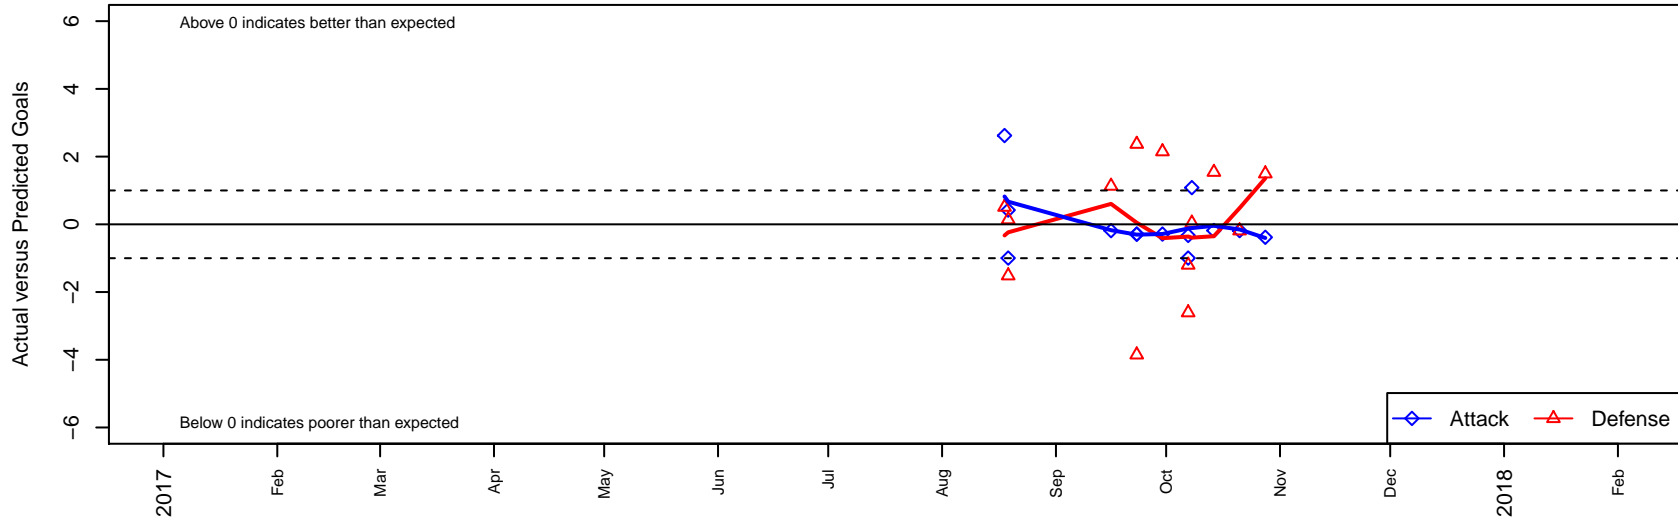

Wenatchee Valley United Leavenworth G05

Leavenworth, WA
 G05 total strength=437
 attack=0.24 defense=0.33
 fall league = PSPL Classic 1 – East U13

alt names used:
 UNITED SC OPS FC G05 Leavenworth
 UNITED SC OPS FC G05 Leavenworth

Venues played:
 2017 Xtreme Cup GU13 Silver
 2017 PSPL Classic 1 – East U13

Wenatchee Valley United Leavenworth G05
 Dots are actual minus expected GF (blue circles) and GA (red triangles).
 Blue line is smoothed change in attack strength. Red is smoothed change in defense strength.

**attack and defense variance (black dot)
relative to other teams
and top 10 in region**

**attack and defense rating
relative to others at age
and all opponents in last 13 months**

Performance relative to 13 month average