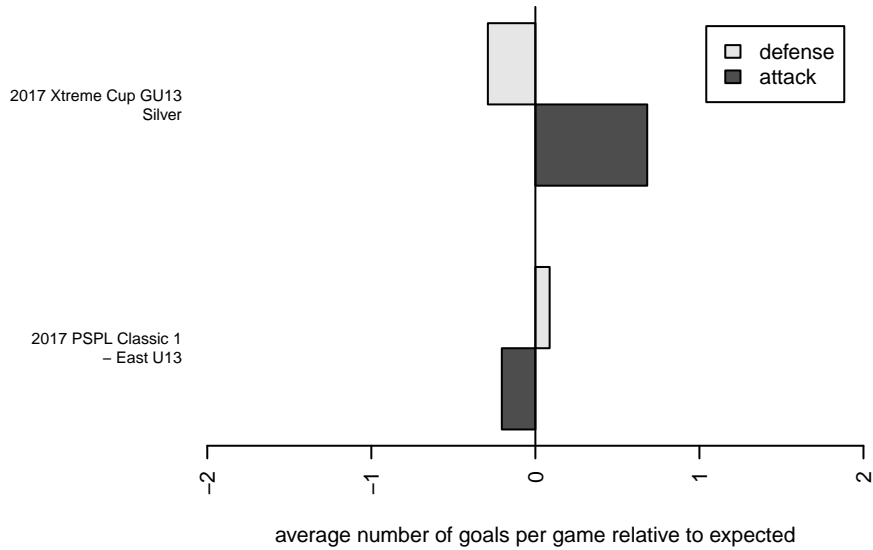

Venues played:
 2017 Xtreme Cup GU13 Silver
 2017 PSPL Classic 1 – East U13

Wenatchee Valley United Leavenworth G05
 Dots are actual minus expected GF (blue circles) and GA (red triangles).
 Blue line is smoothed change in attack strength. Red is smoothed change in defense strength.

**attack and defense variance (black dot)
relative to other teams
and top 10 in region**

**attack and defense rating
relative to others at age
and all opponents in last 13 months**

Performance relative to 13 month average