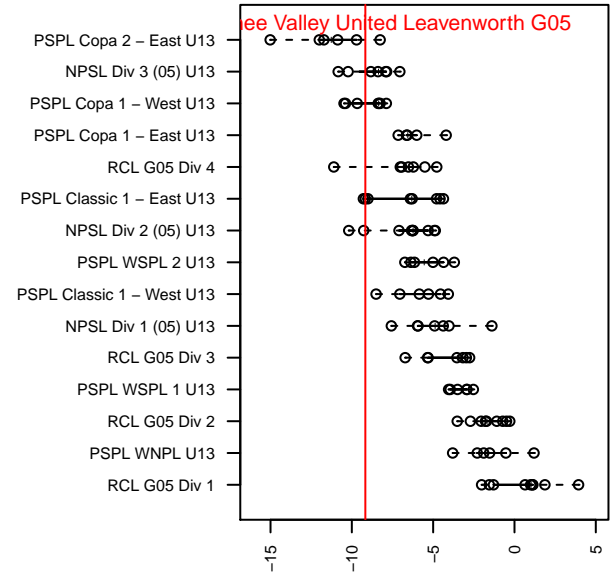

Venues played:
 2017 Xtreme Cup GU13 Silver
 2017 PSPL Classic 1 – East U13

Wenatchee Valley United Leavenworth G05
 Dots are actual minus expected GF (blue circles) and GA (red triangles).
 Blue line is smoothed change in attack strength. Red is smoothed change in defense strength.

**attack and defense variance (black dot)
relative to other teams
and top 10 in region**

**attack and defense rating
relative to others at age
and all opponents in last 13 months**

Performance relative to 13 month average